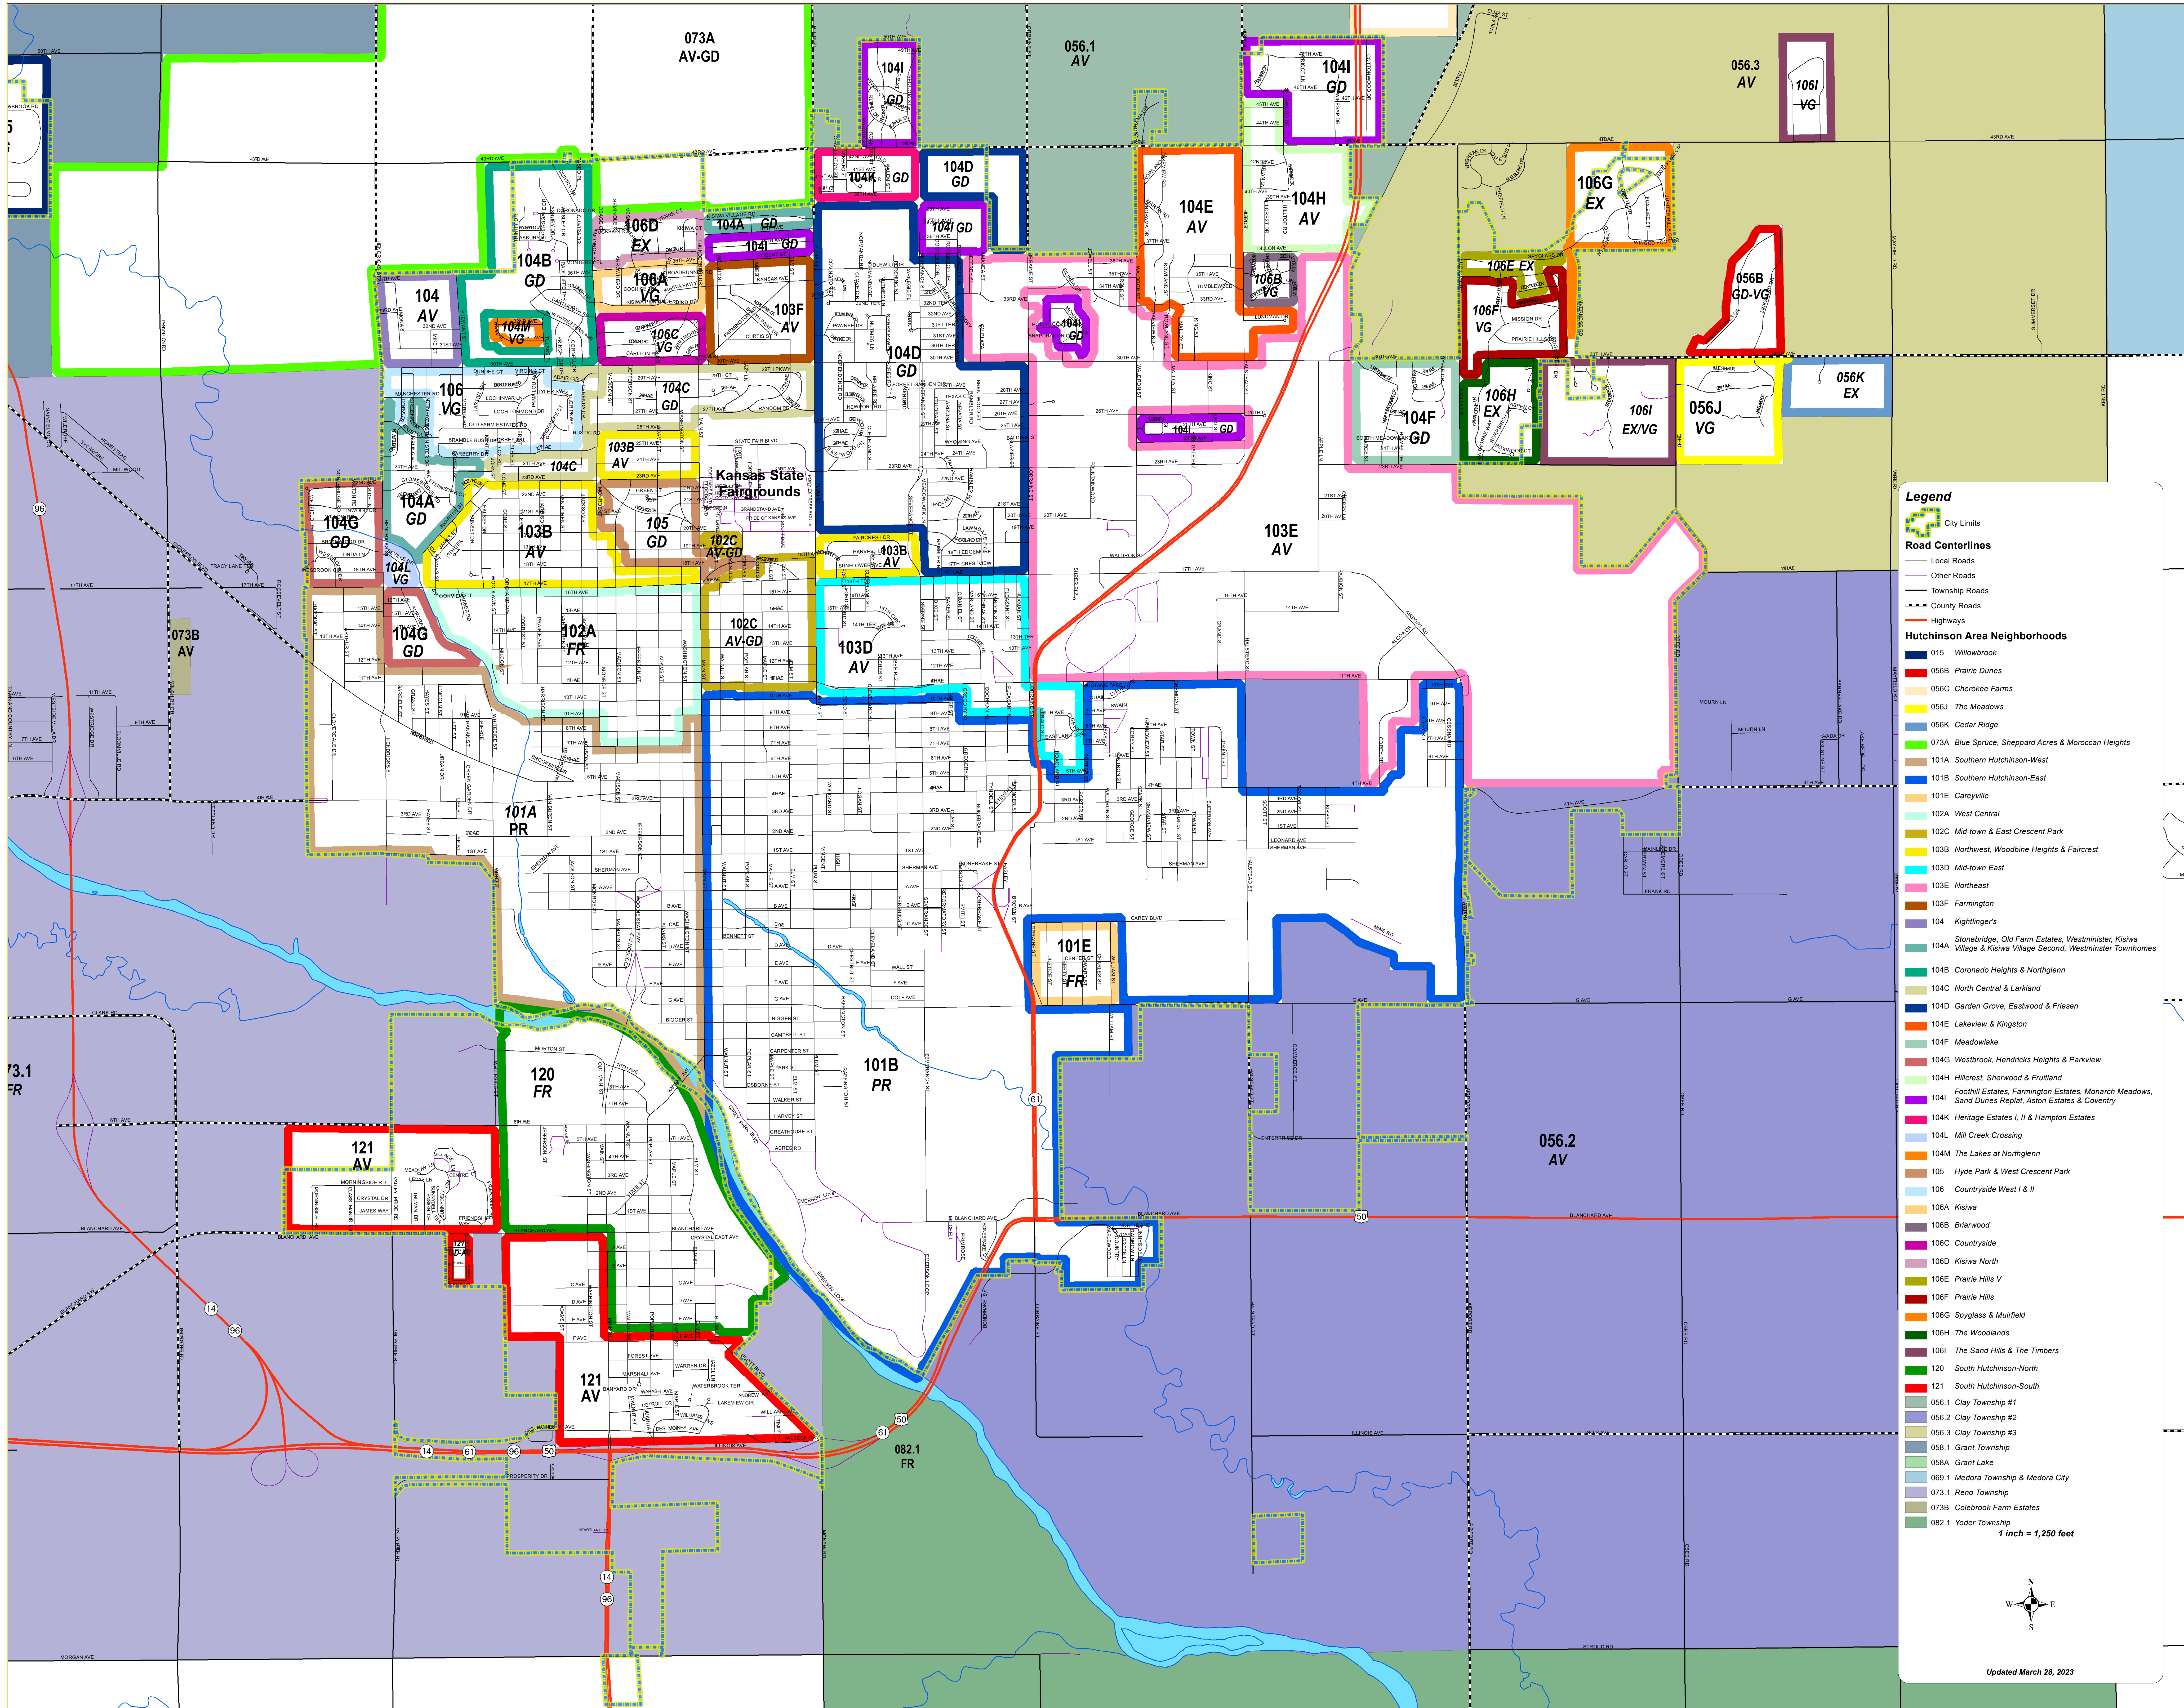

2023 Hutchinson and South Hutchinson Area Residential Neighborhoods

**Legend**

- City Limits
- Road Centerlines
  - Local Roads
  - Other Roads
  - Township Roads
  - County Roads
  - Highways
- Hutchinson Area Neighborhoods
  - 015 Willowbrook
  - 056B Prairie Dunes
  - 056C Cherokee Farms
  - 056J The Meadows
  - 056K Cedar Ridge
  - 073A Blue Spruce, Sheppard Acres & Moroccan Heights
  - 101A Southern Hutchinson-West
  - 101B Southern Hutchinson-East
  - 101E Careyville
  - 102A West Central
  - 102C Mid-town & East Crescent Park
  - 103B Northwest, Woodbine Heights & Faircrest
  - 103D Mid-town East
  - 103E Northeast
  - 103F Farmington
  - 104 Kightlingers
  - 104A Stonebridge, Old Farm Estates, Westminster, Kiswa Village & Kiswa Village Second, Westminster Townhomes
  - 104B Coronado Heights & Northglenn
  - 104C North Central & Larkland
  - 104D Garden Grove, Eastwood & Friesen
  - 104E Lakeview & Kingston
  - 104F Meadowlark
  - 104G Westbrook, Hendricks Heights & Parkview
  - 104H Hillcrest, Sherwood & Fruitland
  - 104I Foothill Estates, Farmington Estates, Monarch Meadows, Sand Dunes Replat, Aston Estates & Coventry
  - 104K Heritage Estates I, II & Hampton Estates
  - 104L Mill Creek Crossing
  - 104M The Lakes at Northglenn
  - 105 Hyde Park & West Crescent Park
  - 106 Countryside West I & II
  - 106A Kiswa
  - 106B Briarwood
  - 106C Countryside
  - 106D Kiswa North
  - 106E Prairie Hills V
  - 106F Prairie Hills
  - 106G Spyglass & Muirfield
  - 106H The Woodlands
  - 106I The Sand Hills & The Timbers
  - 120 South Hutchinson-South
  - 121 South Hutchinson-North
  - 056.1 Clay Township #1
  - 056.2 Clay Township #2
  - 056.3 Clay Township #3
  - 058.1 Grant Township
  - 058A Grant Lake
  - 069.1 Medora Township & Medora City
  - 073.1 Reno Township
  - 073B Colebrook Farm Estates
  - 082.1 Yoder Township

1 inch = 1,250 feet

Updated March 28, 2023